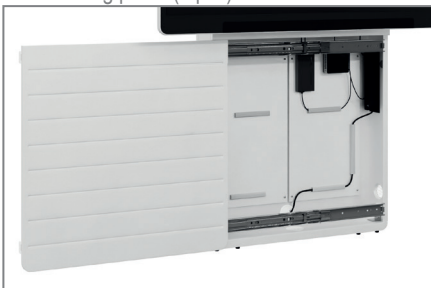

Accessories are protected inside the corpus